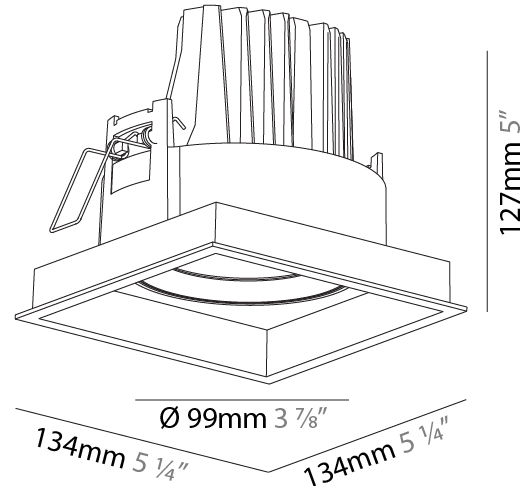

PHYSICAL

Shape: Rectangle
 Diameter (mm): 144
 Diameter (in): 5 11/16
 Length (mm): 347
 Length (in): 13 11/16
 Width (mm): 168
 Width (in): 6 5/8
 Height (mm): 180
 Height (in): 7 1/16
 Ceiling Thickness (mm): 10 / 12.5 / 15 / 25
 Ceiling Thickness (in): 3/8 or 1/2 or 9/16 or 1
 Min. Recessing Depth (mm): 200
 Min. Recessing Depth (in): 7 7/8
 Light Distribution: Downlight
 Weight (kg): 3.944
 Weight (lbs): 8.70
 Fixture Finish: SSR / BKV / CWI / CRY / HAB / UFT / ITA / RUA / FTG / MYG / LOD / PUS / FRO / FUP / KIA / POP / BLS / SPG / MEY / GOH / GUM / CHC / COM / ABZ / JAG / OBR / MOS / ROR
 Fixture Material: Aluminum Die Cast
 Cut-out Measurements: 350mm x 185mm
 Upon Request: Unique Ceiling Thickness

PHYSICAL

Shape: Square
 Length (mm): 134
 Length (in): 5 1/4
 Width (mm): 134
 Width (in): 5 1/4
 Height (mm): 127
 Height (in): 5
 Ceiling Thickness (mm): 10 / 12.5 / 15
 Ceiling Thickness (in): 3/8 or 1/2 or 9/16
 Min. Recessing Depth (mm): 160
 Min. Recessing Depth (in): 6 5/16
 Light Distribution: Adjustable / Downlight
 Weight (kg): 0.8
 Weight (lbs): 1.76
 Fixture Finish: SSR / BKV / CWI / CRY / HAB / UFT / ITA / RUA / FTG / MYG / LOD / PUS / FRO / FUP / KIA / POP / BLS / SPG / MEY / GOH / GUM / CHC / COM / ABZ / JAG / OBR / MOS / ROR
 Fixture Material: Aluminum Die Cast
 Cut-out Measurements: 125mm / 4 5/16" x 125mm / 4 5/16"

RATINGS AND CERTIFICATIONS

Certified By: Certified for North American Standards
 IP rating: IP20

125mm x 125mm 4 15/16" x 4 15/16"	160mm 6 5/16"	10 15 mm 3/16" 9/16"	30°	355°		

A

MECHANIQ SQUARE COMFORT SINGLE RECESSED