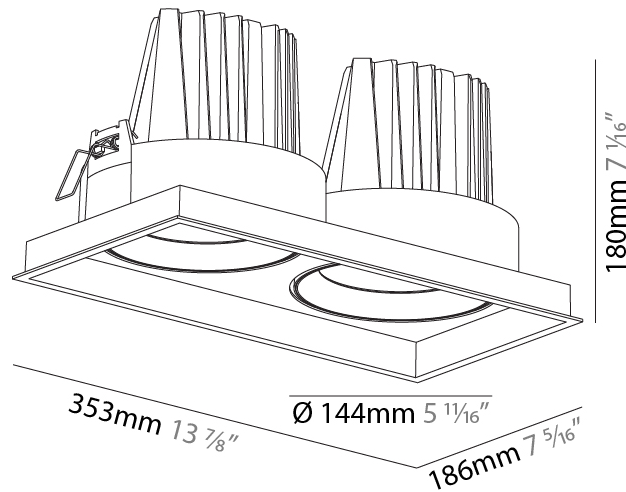

PHYSICAL

Shape: Rectangle
Length (mm): 353
Length (in): 13 7/8
Width (mm): 186
Width (in): 7 5/16
Height (mm): 180
Height (in): 7 1/16
Ceiling Thickness (mm): 10 / 12.5 / 15
Ceiling Thickness (in): 3/8 or 1/2 or 9/16
Min. Recessing Depth (mm): 200
Min. Recessing Depth (in): 7 7/8
Light Distribution: Adjustable / Downlight
Weight (kg): 3.671
Weight (lbs): 8.093
Installation Requirement: Requires 2 Housings - See Components
Fixture Finish: SSR / BKV / CWI / CRY / HAB / UFT / ITA / RUA / FTG / MYG / LOD / PUS / FRO / FUP / KIA / POP / BLS / SPG / MEY / GOH / GUM / CHC / COM / ABZ / JAG / OBR / MOS / ROR
Fixture Material: Aluminum Die Cast
Cut-out Measurements: 342mm / 13 7/16" x 175mm / 6 7/8"

ELECTRICAL

Lamp Type: LED (Zhaga Standard)
Total Output Wattage (W): 83.8
Dimming: Tri-Mode (Non-Dimming and Phase Dimming (120Vac only) and 0-10V Dimming)
Driver Included: No
Driver Location: Recessed Housing
Driver Type: Constant Current - Universal
Housing: See components
Input Voltage (V): 120 - 277
Constant Current (MA): 1050

LED

Number of LEDs: 2
Color Temperature (°K): 2700 / 3000 / 3500 / 4000
Max. Delivered Lumen (lm): 8070 / 8260 / 8673 / 8850
CRI: >90 CRI
Lamp Life (hrs): 50000

OPTICAL

Reflector: 12 / 24 / 40

RATINGS AND CERTIFICATIONS

Certified By: Certified for North American Standards
IP rating: IP20