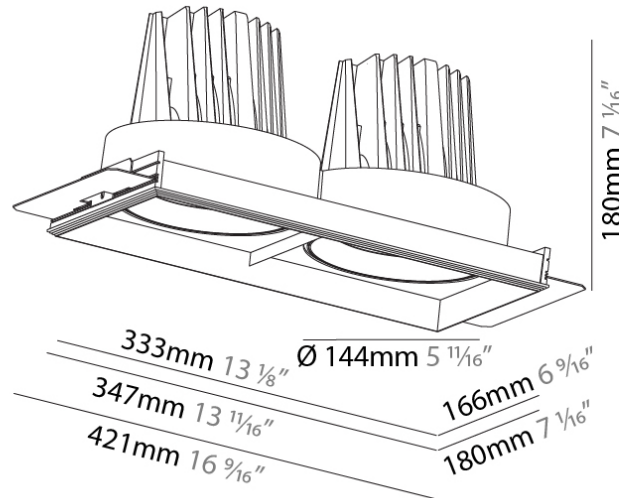

RATINGS AND CERTIFICATIONS