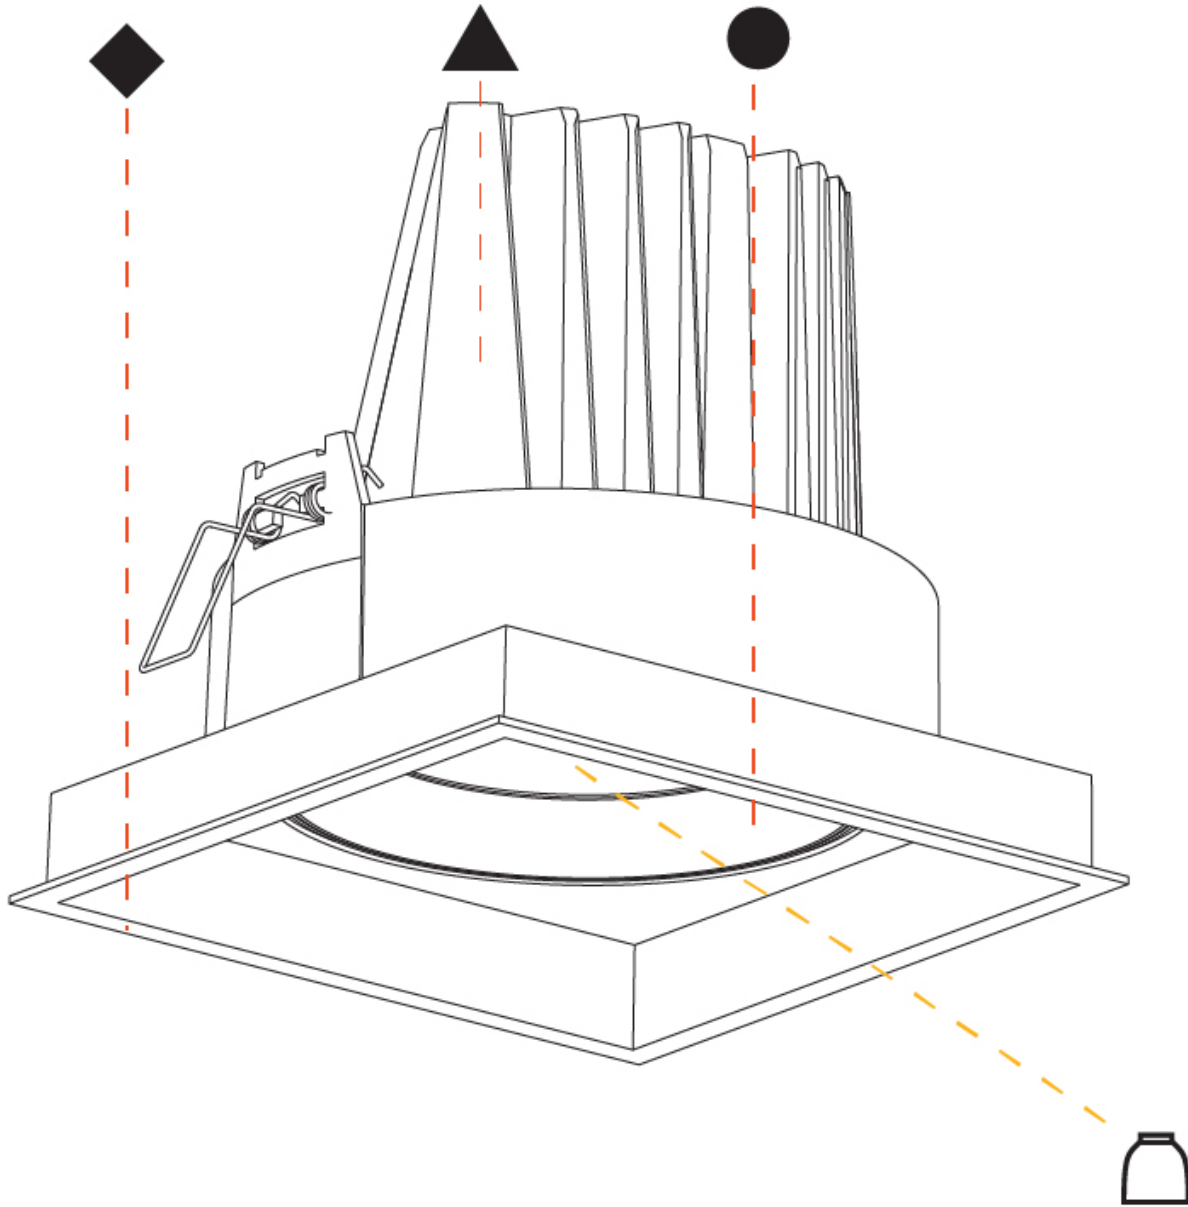

MECHANIQ SQUARE COMFORT SINGLE RECESSED

A35088-

PROJECT _____

TYPE _____

SPECIFIER _____

QUANTITY _____

DATE _____