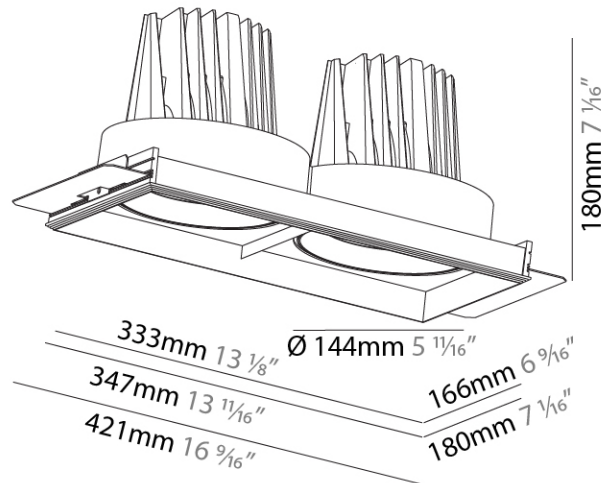

ELECTRICAL

Lamp Type: LED (Zhaga Standard)
Input Wattage (W): 46.3
Total Output Wattage (W): 42
Dimming: Tri-Mode (Non-Dimming and Phase Dimming (120Vac only) and 0-10V Dimming)
Driver Included: Yes
Driver Location: Recessed Housing
Driver Type: Constant Current - Universal
Driver Class: Class 2
Housing: See components
Input Voltage (V): 120 - 277
Constant Current (MA): 700

LED

Number of LEDs: 2
Color Temperature (°K): 2700 / 3000 / 3500 / 4000
Max. Delivered Lumen (lm): 2870 / 2980 / 3136 / 3200
Nominal Lumen (lm): 3330lm
CRI: >90 CRI
Lamp Life (hrs): 50000
Upon Request: Special Color Temperature RGB-W Tunable White Special LED

OPTICAL

Reflector²: 8
Adjustability: Rotational 355°; Tilt 30°
Upon Request: Special Beam Angles

RATINGS AND CERTIFICATIONS

© 2024 Zaneen Inc. 1-800-338-3382, F 416-247-9319, www.zaneen.com

Available for international specifications by adding "INT" at the end of the existing Model #. For assistance on 'custom' specifications, contact zteam@zaneen.com. In a constant effort to supply the best product, we reserve the right to change specifications or materials without notice. The most recent specification sheets are found at zaneen.com

IP rating: IP44