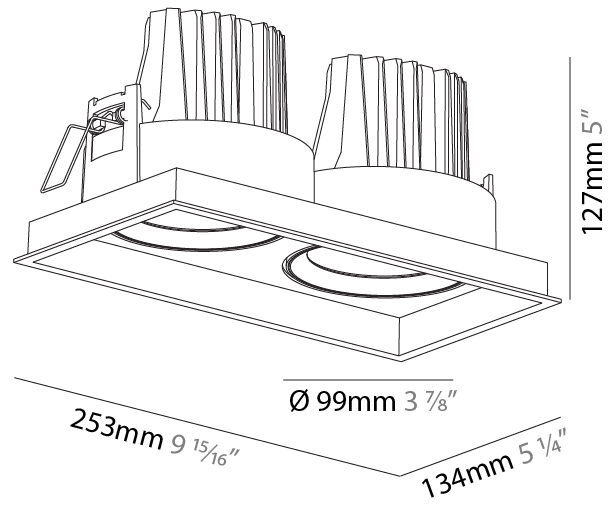

PHYSICAL

Shape: Rectangle
Length (mm): 253
Length (in): 9 15/16
Width (mm): 134
Width (in): 5 1/4
Height (mm): 127
Height (in): 5
Ceiling Thickness (mm): 10 / 12.5 / 15
Ceiling Thickness (in): 3/8 or 1/2 or 9/16
Min. Recessing Depth (mm): 160
Min. Recessing Depth (in): 6 5/16
Light Distribution: Adjustable / Downlight
Weight (kg): 1.535
Weight (lbs): 3.38
Installation Requirement: Requires 2 Housings - See Components
Fixture Finish: SSR / BKV / CWI / CRY / HAB / UFT / ITA / RUA / FTG / MYG / LOD / PUS / FRO / FUP / KIA / POP / BLS / SPG / MEY / GOH / GUM / CHC / COM / ABZ / JAG / OBR / MOS / ROR
Fixture Material: Aluminum Die Cast
Cut-out Measurements: 242mm / 9 1/2" x 125mm / 4 15/16"

ELECTRICAL

Lamp Type: LED (Zhaga Standard)
Input Wattage (W): 26.4 / 33
Total Output Wattage (W): 24.2 / 29.5
Dimming: Tri-Mode (Non-Dimming and Phase Dimming (120Vac only) and 0-10V Dimming)
Driver Included: No
Driver Location: Recessed Housing
Driver Type: Constant Current - Universal
Housing: See components
Input Voltage (V): 120
Constant Current (MA): 350

LED

Number of LEDs: 2
Color Temperature (°K): 2700 / 3000 / 3500 / 4000
Max. Delivered Lumen (lm): 1670 / 1860 / 2010 / 2050
CRI: >90 CRI
Lamp Life (hrs): 50000

OPTICAL

Reflector°: 8
Adjustability: Rotational 355°; Tilt 30°

RATINGS AND CERTIFICATIONS

Certified By: Certified for North American Standards
IP rating: IP30