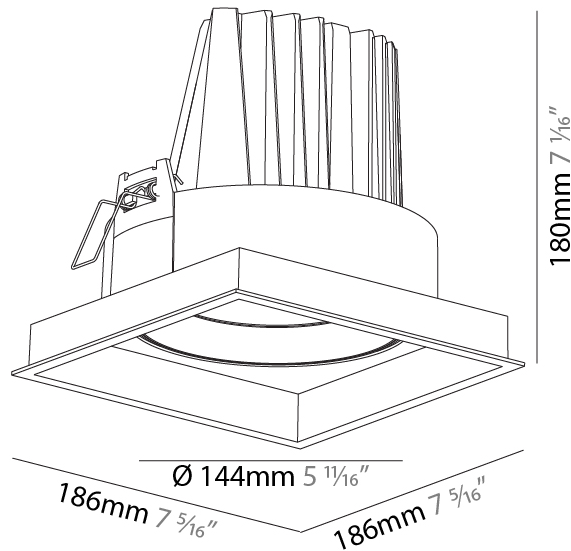

GENERAL

Series: Mechaniq Square Comfort
Subseries: Mechaniq Square Comfort Single
Brand: Prolight
Division: Architectural
Mounting Type: Recessed
Mounting Location: Ceiling
Subcategory: Downlight

PHYSICAL

Diameter (mm): 144
Diameter (in): 5 11/16
Length (mm): 186
Length (in): 7 5/16
Height (mm): 180
Height (in): 7 1/16
Min. Recessing Depth (mm): 260
Min. Recessing Depth (in): 10 1/4
Light Distribution: Downlight
Weight (kg): 1.88
Weight (lbs): 4.14
Fixture Finish: SSR / BKV / CWI / CRY / HAB / UFT / ITA / RUA / FTG / MYG / LOD / PUS / FRO / FUP / KIA / POP / BLS / SPG / MEY / GOH / GUM / CHC / COM / ABZ / JAG / OBR / MOS / ROR
Fixture Material: Aluminum Die Cast
Cut-out Measurements: 175.00mm / 175.00mm

ELECTRICAL

Lamp Type: LED (Zhaga Standard)
Input Wattage (W): 46.2
Total Output Wattage (W): 42
Dimming: Tri-Mode (Non-Dimming and Phase Dimming (120Vac only) and 0-10V Dimming)
Driver Included: Yes
Driver Location: External
Driver Type: Constant Current - Universal
Driver Class: Class 2
Input Voltage (V): 120 - 277
Constant Current (MA): 1050

LED

Number of LEDs: 1
Color Temperature (°K): 2700 / 3000 / 3500 / 4000
Max. Delivered Lumen (lm): 3694.3(12°)/3431.9(24°)/3401.6(40°)
Nominal Lumen (lm): 4240
CRI: >90 CRI
Lamp Life (hrs): 50000

OPTICAL

Reflector: 12 / 24 / 40 / 58
Adjustability: Rotational 355°; Tilt 30°

RATINGS AND CERTIFICATIONS

Certified By: Certified for North American Standards
IP rating: IP44